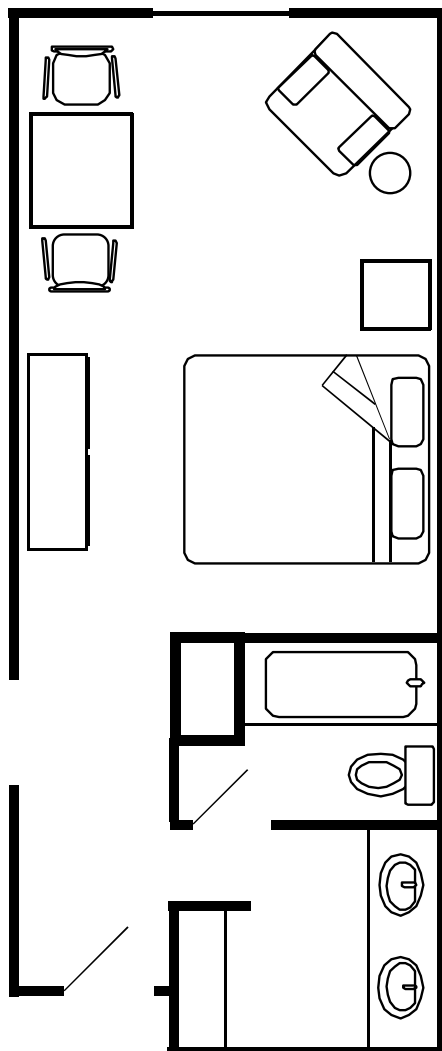

### Features

Wyndham's The Room That Performs<sup>SM</sup>

330 Square Feet

Upgraded Serta<sup>®</sup> Mattresses with Luxury Bedding

Down Pillows and Triple Sheeted Duvets

High-Performance Ergonomic Herman Miller<sup>®</sup> Aeron<sup>®</sup> Desk Chair

Wyndham Signature Bath Collection

FREE Cisco<sup>®</sup> High-Speed Internet Access

Two-Line Cordless Speaker Phone

Oversized Bath with Separate Dressing Area

King

Double Queen